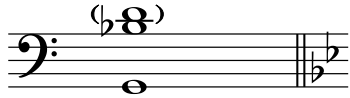

Shackles (Praise You)

BASS

Arranged by Elaine Wilson

Mary Mary

RANGE

♩=90

CHORUS

Take the shack les off my feet so